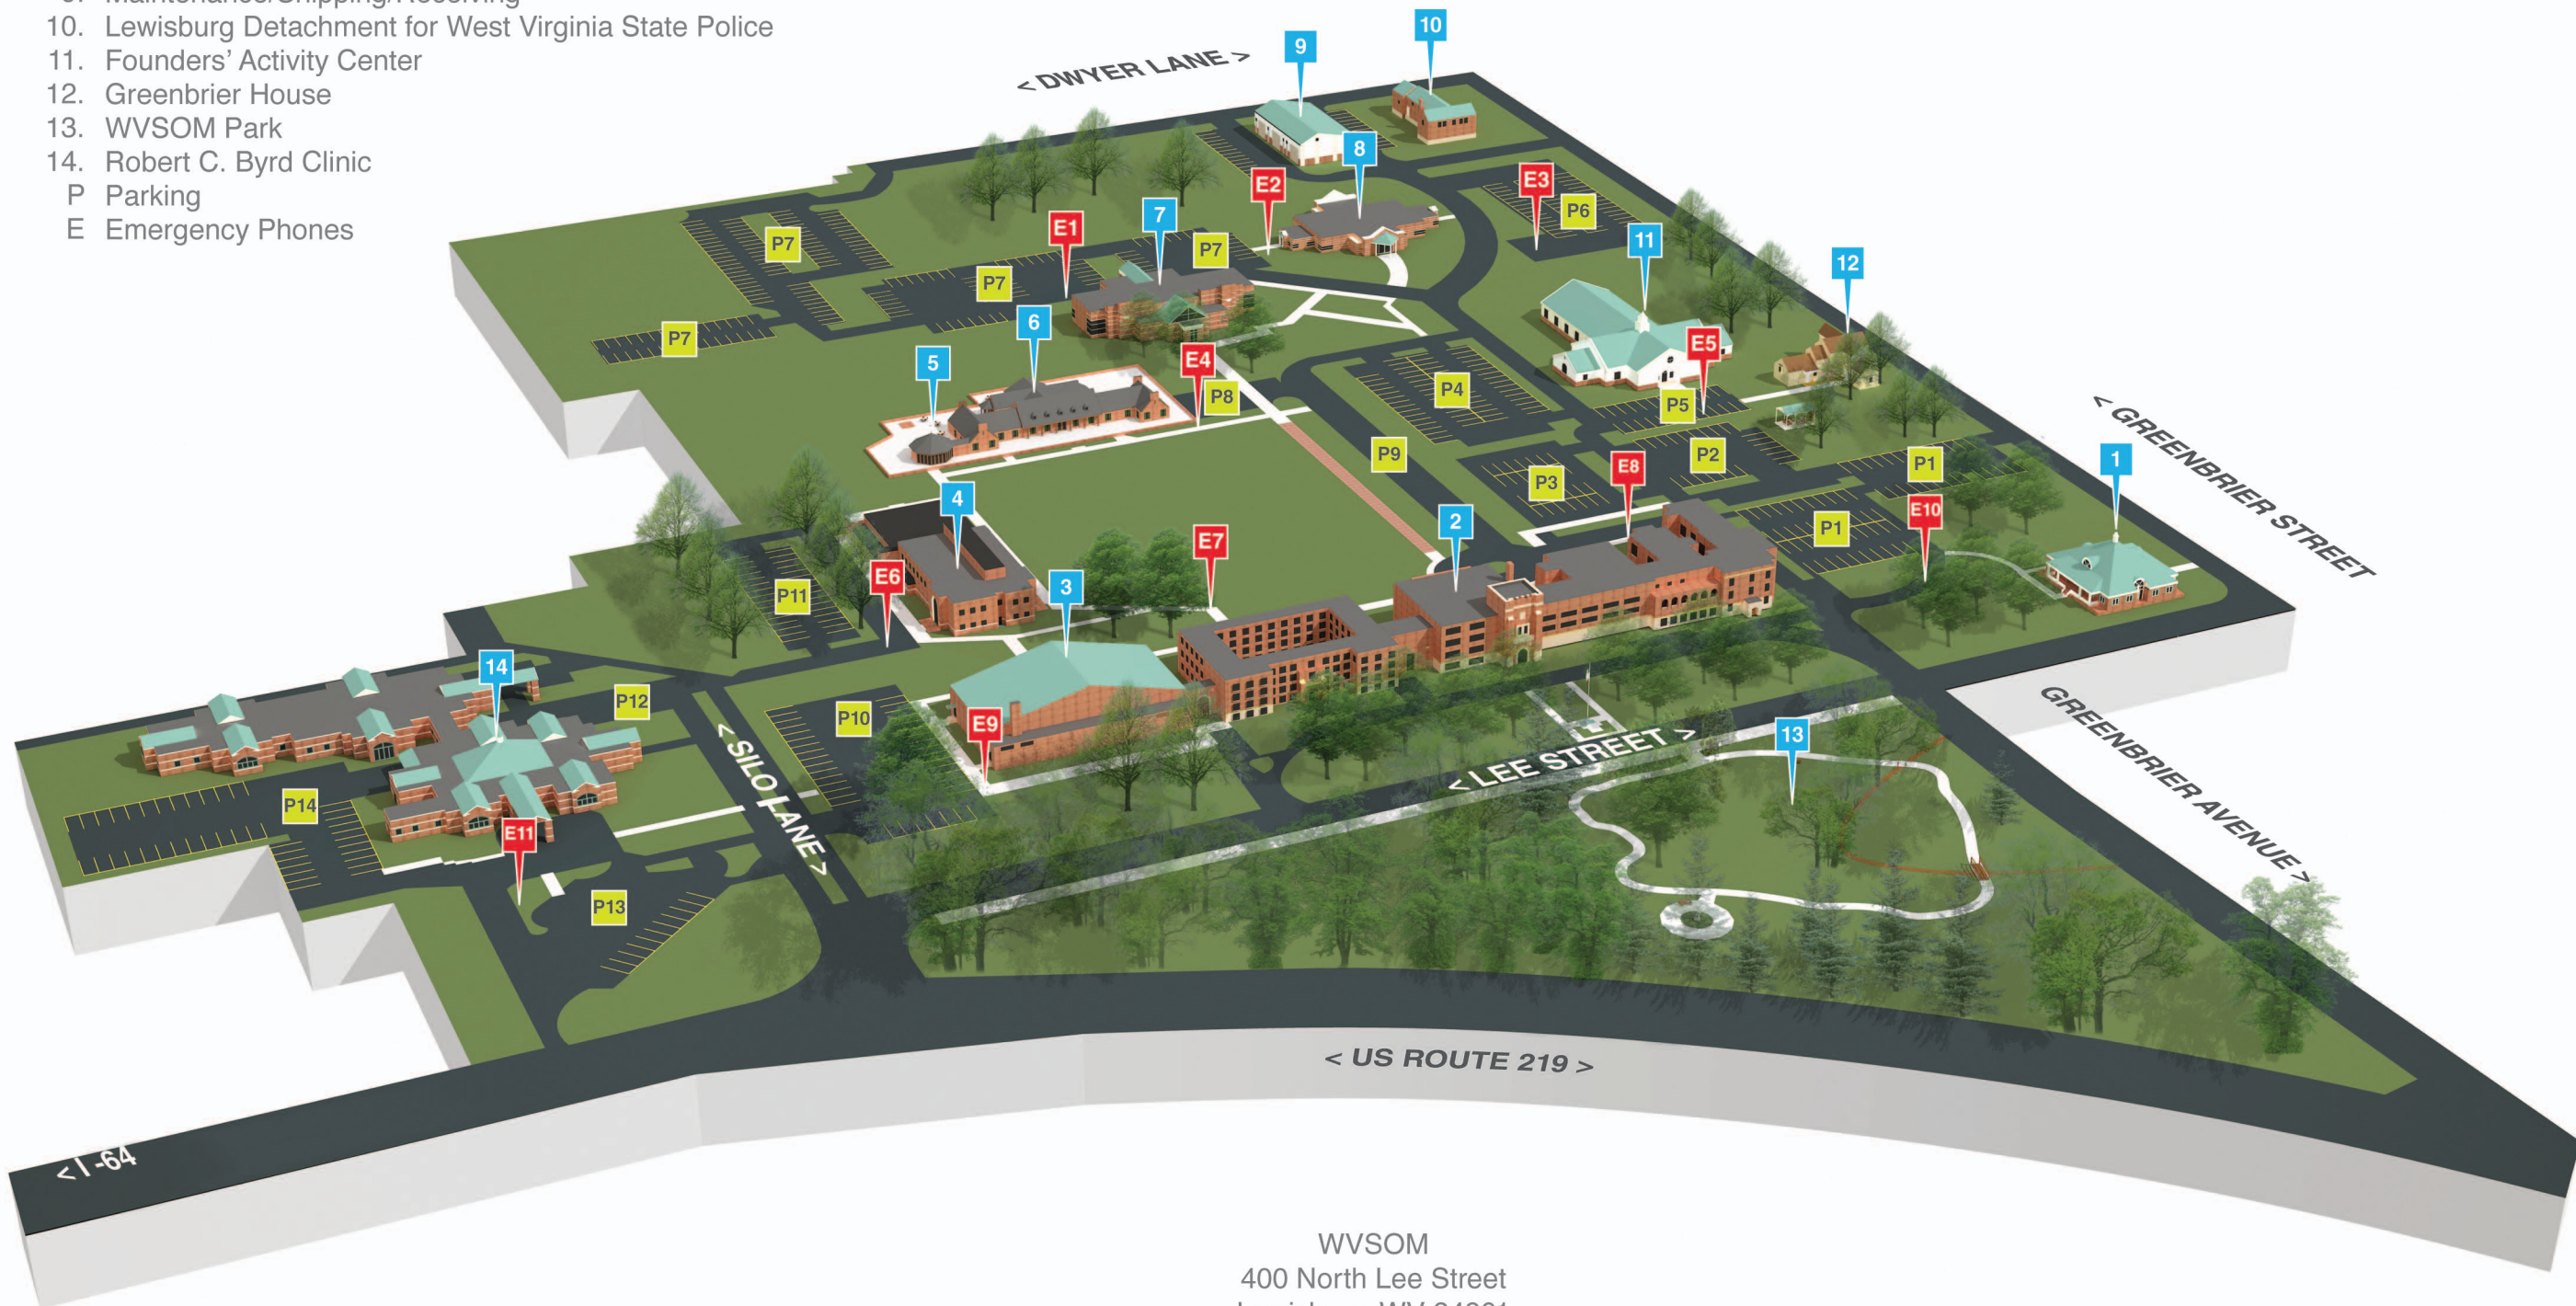

## Legend

1. Admissions Center
2. Main Building
3. James R. Stookey Library/OCS Lab
4. Fredric W. Smith Science Building
5. Greenbrier Military School Museum
6. Roland P. Sharp Alumni Conference Center/O'Café
7. Center for Technology and Rural Medicine
8. Clinical Evaluation Center
9. Maintenance/Shipping/Receiving
10. Lewisburg Detachment for West Virginia State Police
11. Founders' Activity Center
12. Greenbrier House
13. WVSOM Park
14. Robert C. Byrd Clinic
- P Parking
- E Emergency Phones